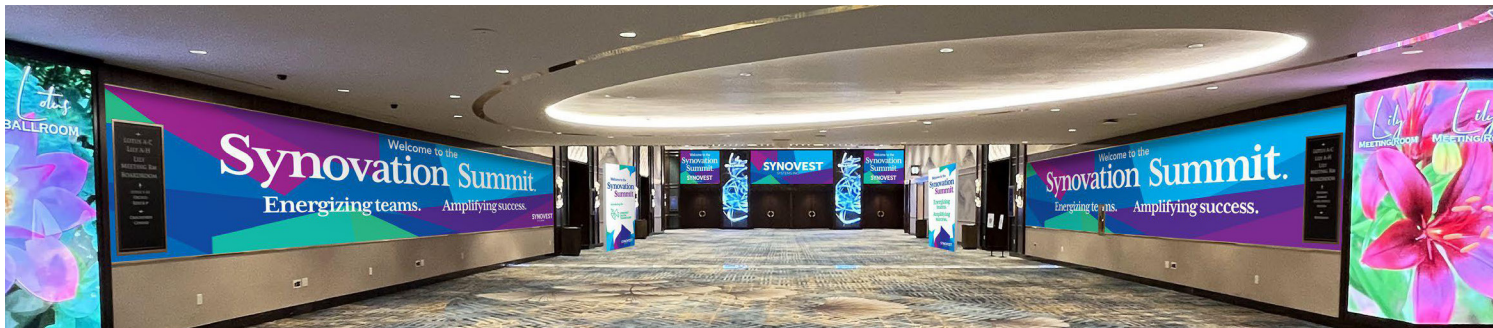

Codec: H264

Frame Rate: 30 frames per second

ROSE ROOFTOP FOYER WIDESCREEN VIDEO WALL

65" MONITORS

Pixel Size: 1920w x 1080h

Deliverables:

Static Image: RGB JPEG, 72 dpi

Video: MP4

Codec: H264

Frame Rate: 30 frames per second

ROSE ROOFTOP BAR WIDESCREEN VIDEO WALL

MEETING ROOM ENTRY WAY

- Sponsorship fee: \$500 per area per day
FedEx to Produce and Install

**FedEx and Encore Production and Installation Fees are NOT included in the Sponsorship Fees*