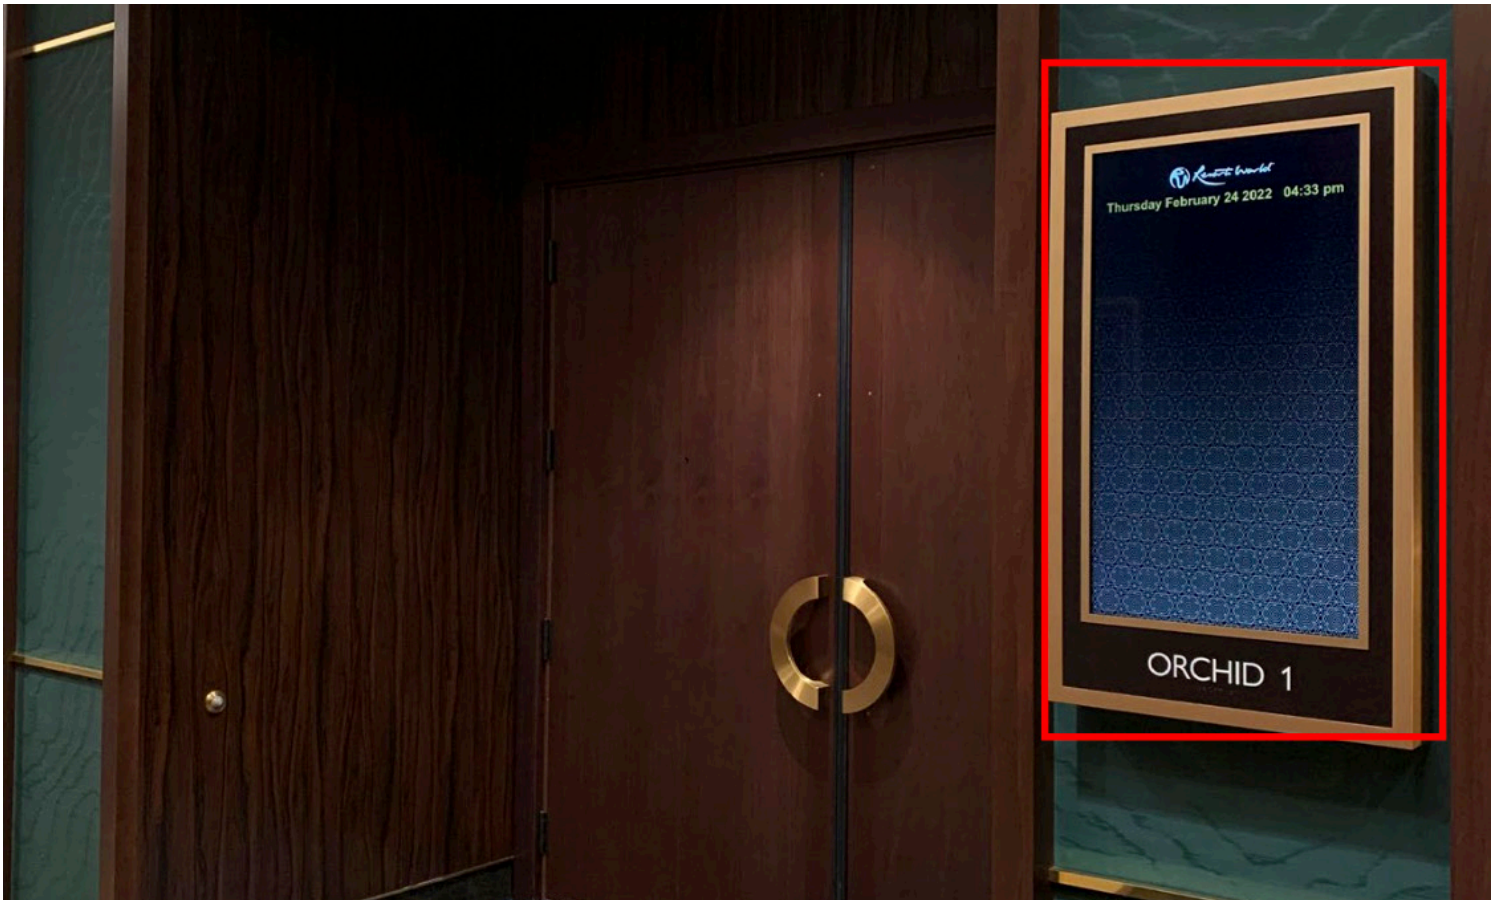

MEETING ROOM MONITORS

- Starts at $150 per monitor, per day
  Image & Video Capable

*FedEx and Encore Production and Installation Fees are NOT included in the Sponsorship Fees

Image Pixel Size

1080w x 1920h

File Format: RGB JPEG, 72 dpi

Please contact your Convention Services Manager for customization

Video Specifications

MP4 Format

Codec: H264

30 frames per second

Max File Size: Less than 1GB

Video Duration: 60 seconds or less.

DIGITAL SIGNAGE INTERIOR LEVEL 2