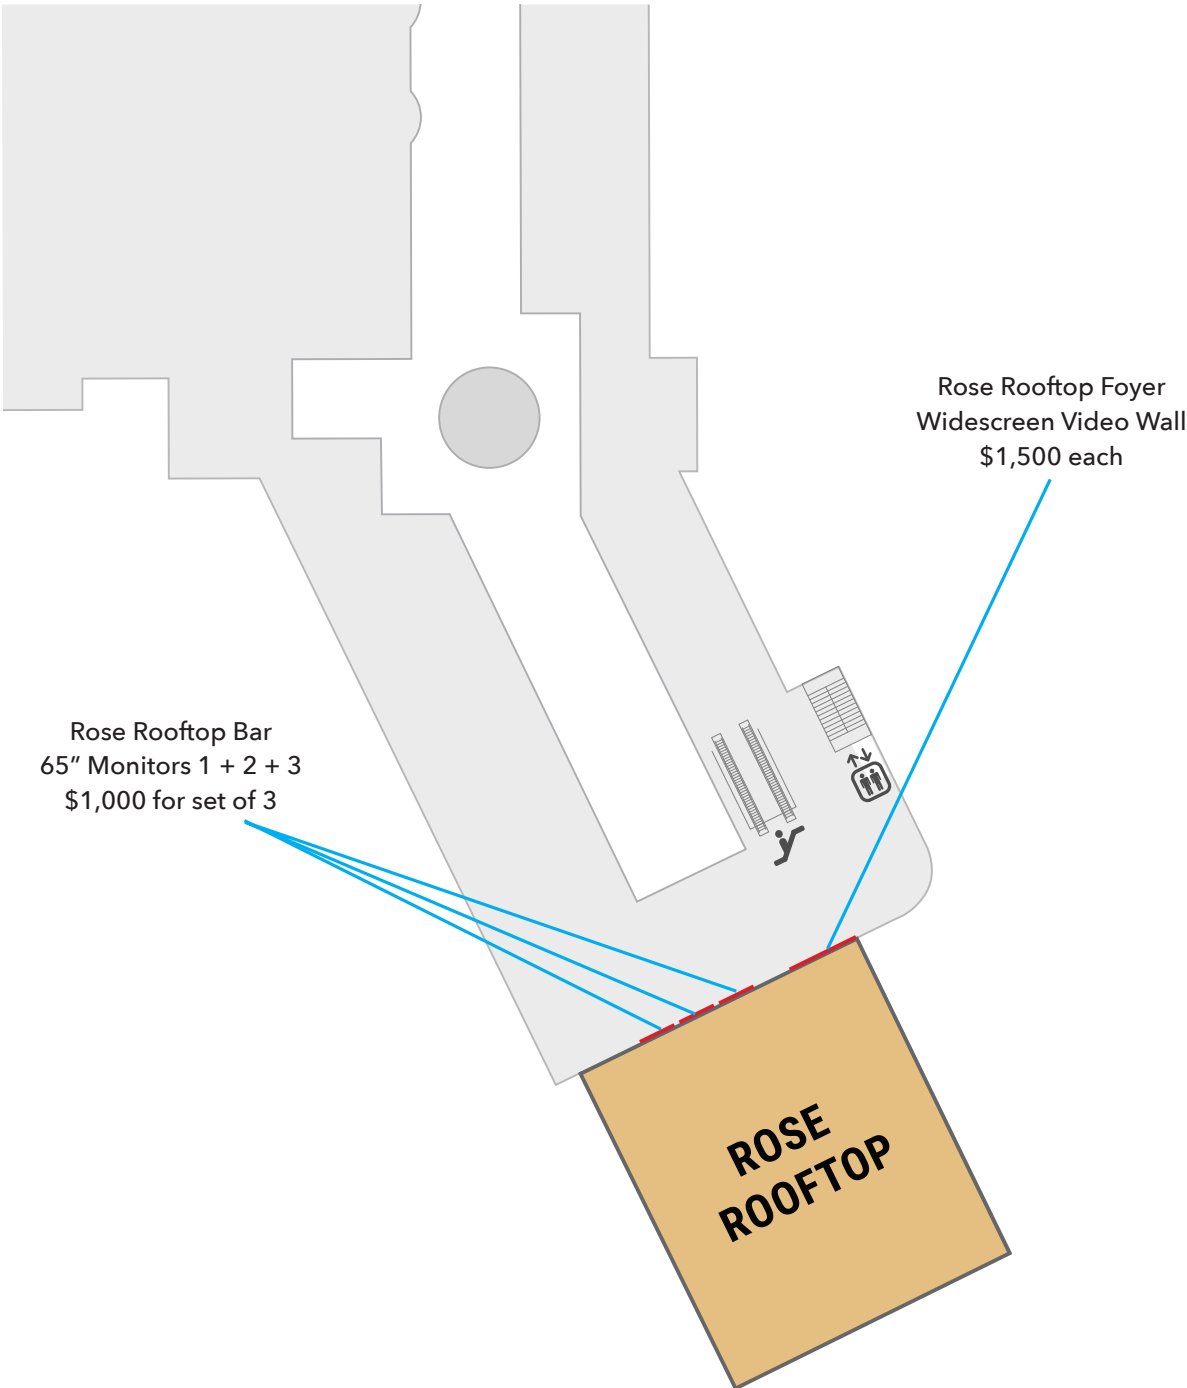

ROSE BALLROOM WIDESCREEN VIDEO WALL

CONFERENCE CENTER VIDEO WALL MAP LEVEL 5

Overall Image Resolution: 5760w x 3240h > 3840w x 2160h

Deliverables:

3840px wide x 2160px high

Static Image: RGB JPEG, 72 dpi

Video: MP4