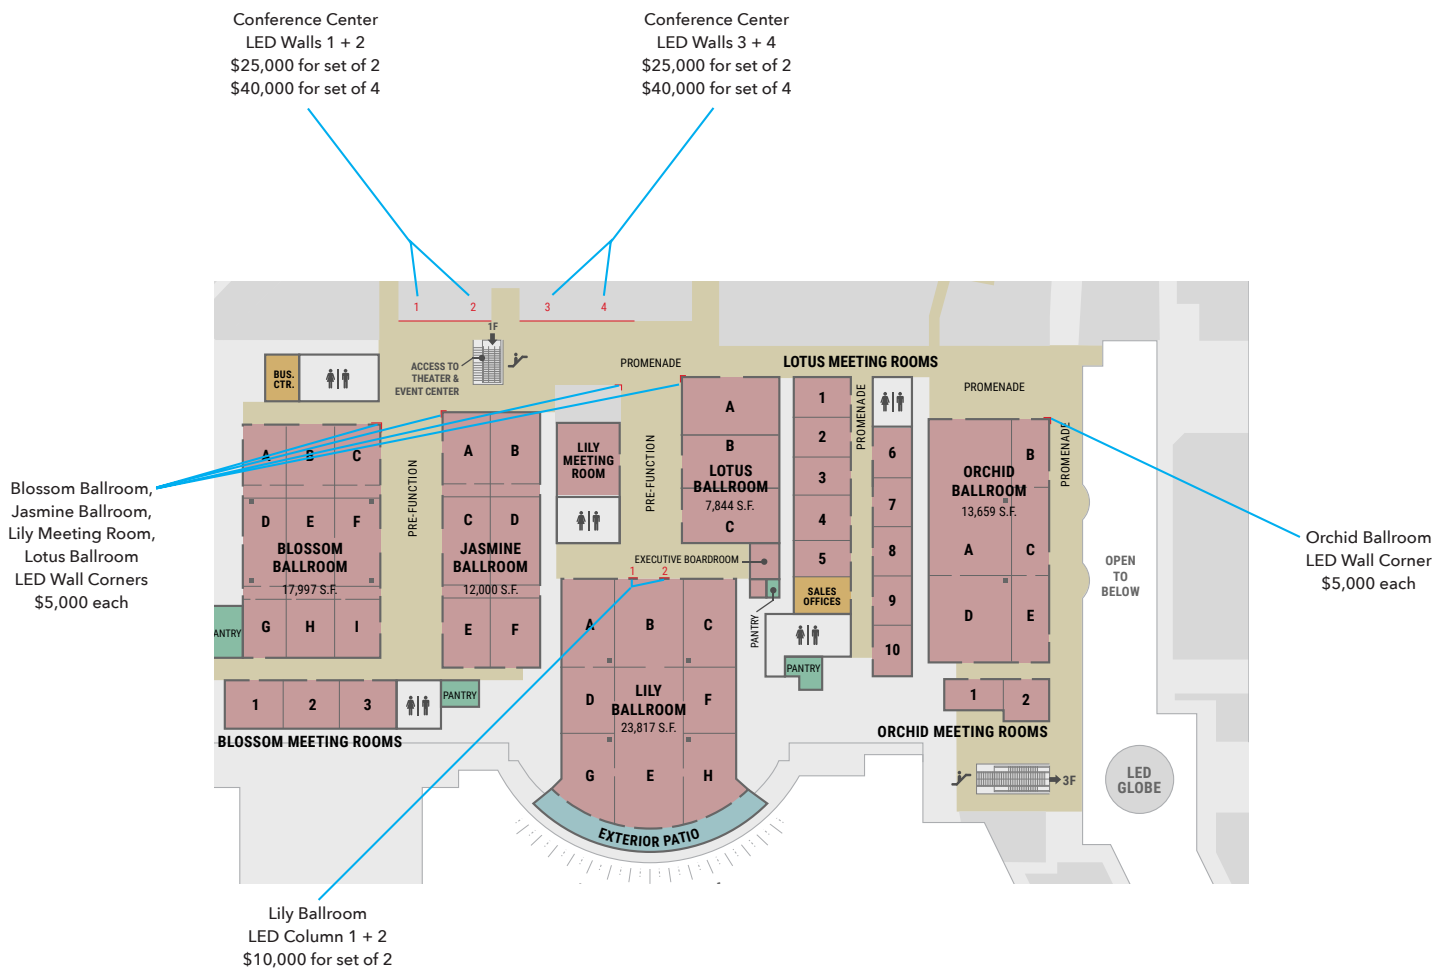

CONFERENCE CENTER VIDEO WALL MAP LEVEL 2