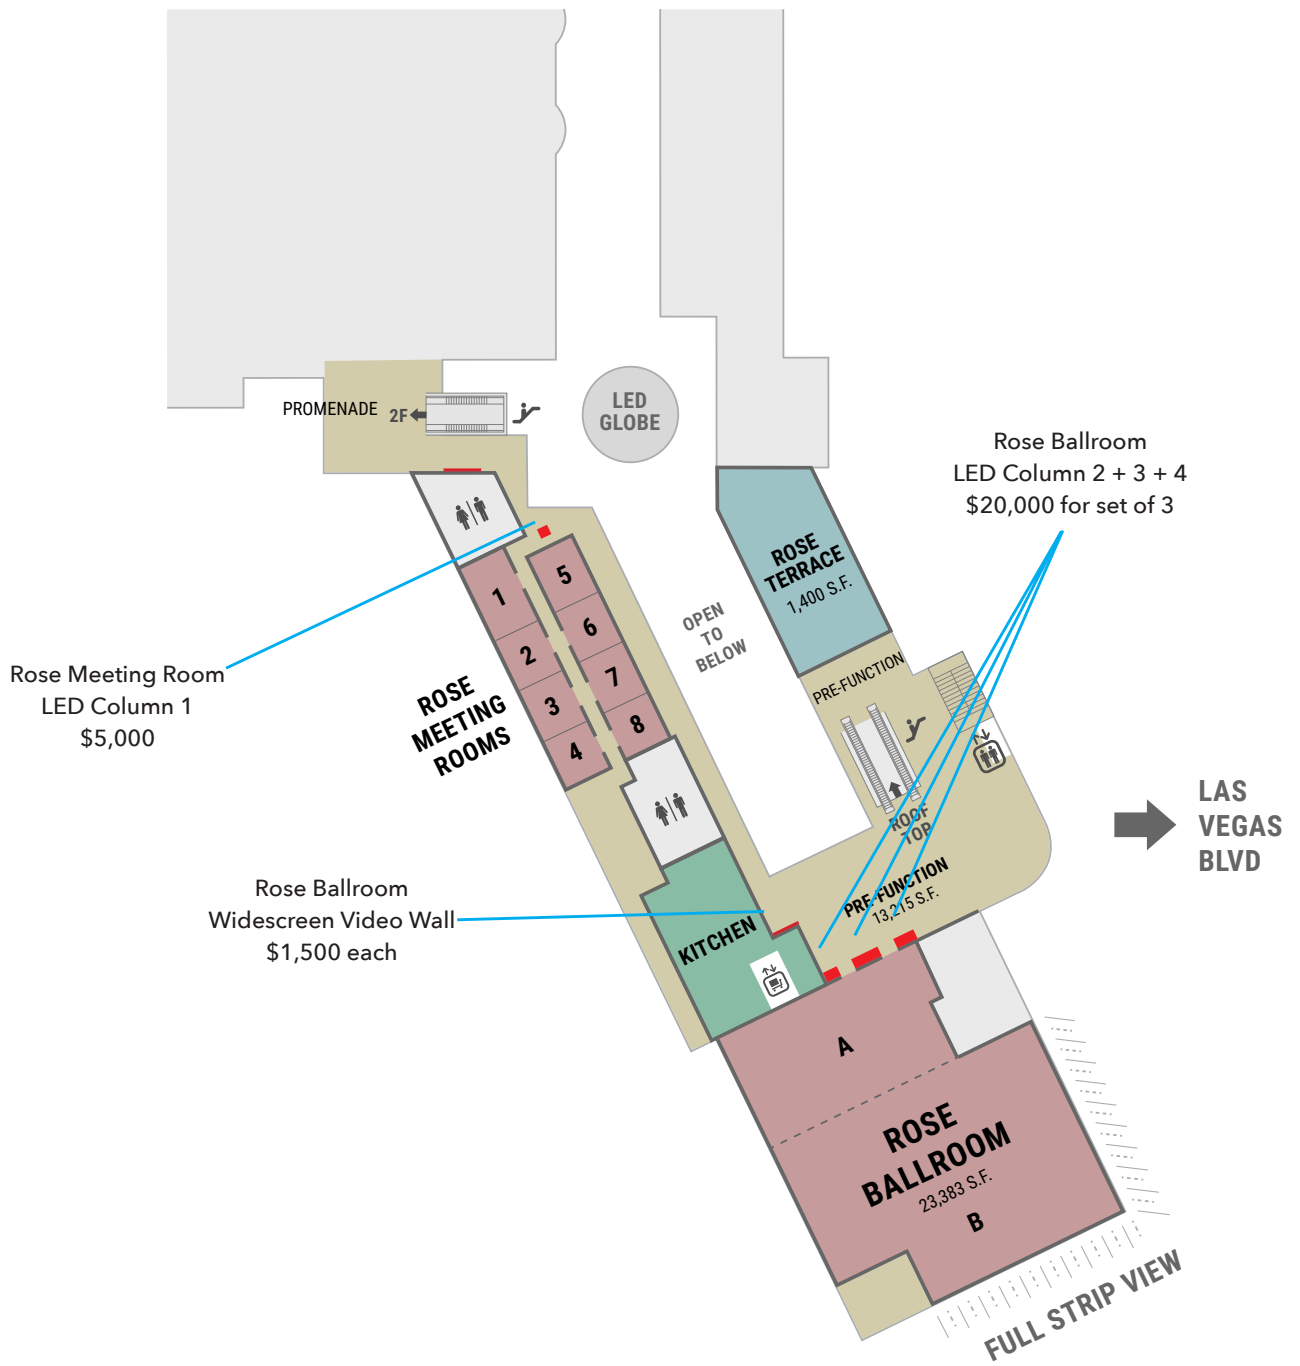

CONFERENCE CENTER VIDEO WALL MAP LEVEL 3