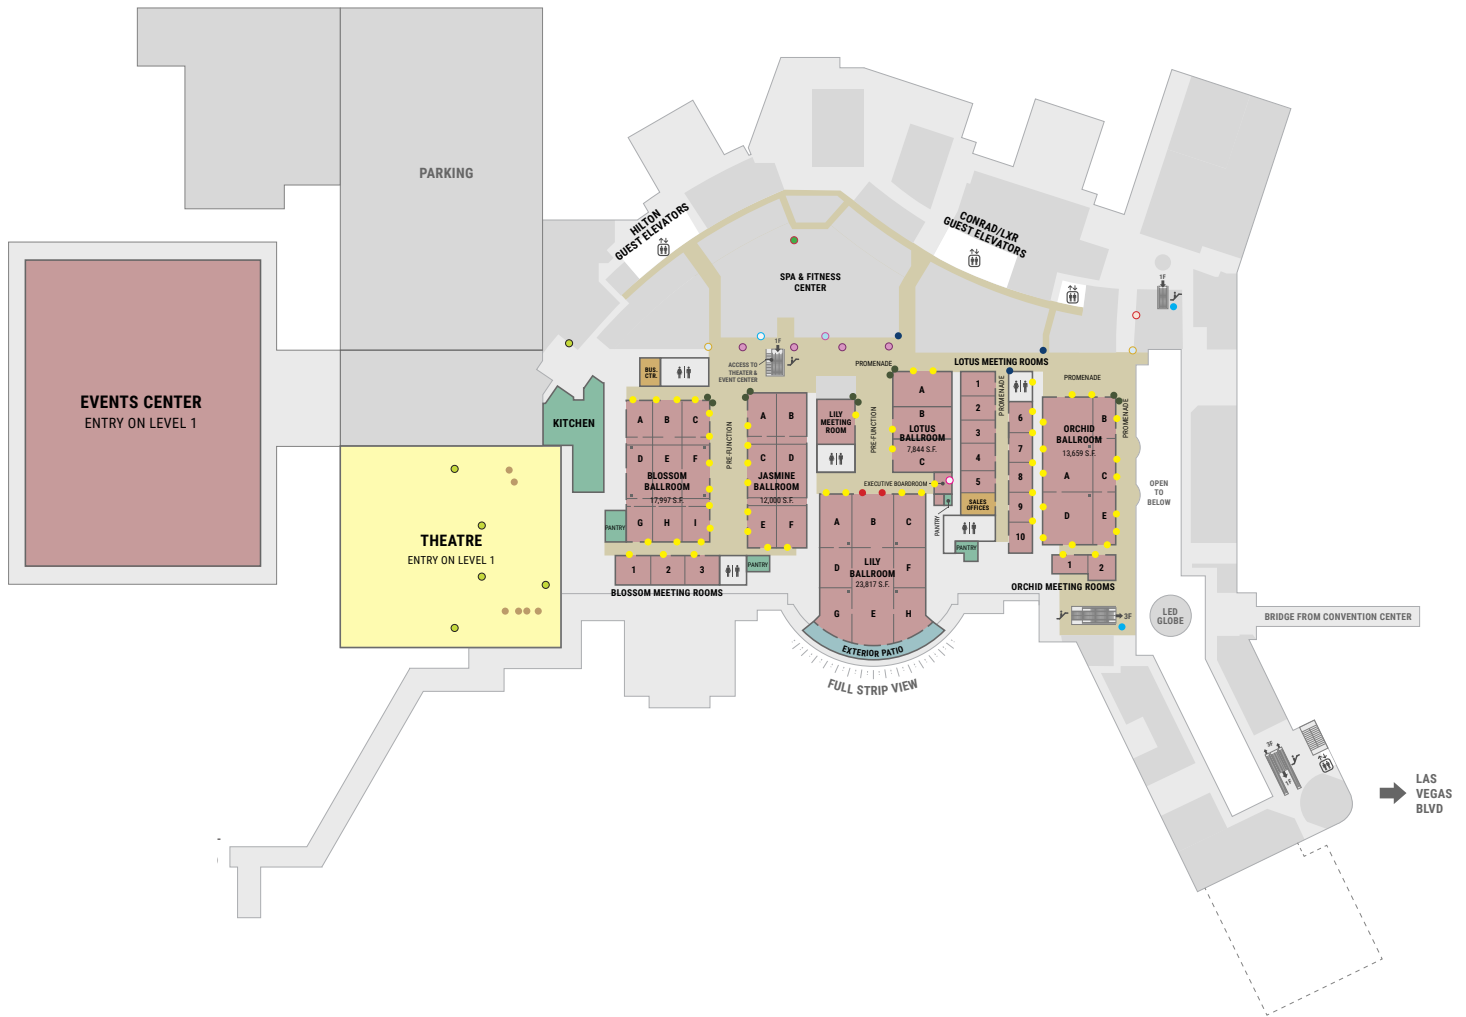

DIGITAL SIGNAGE LOCATIONS

LEVEL 1

LEGEND/KEY

- Small Freestanding Digital Directory @ Escalator (3)
- 2 x 7 LCD Panel Video Wall (1)
- 16.79' x 9.45' LED Video Wall (1)
- 43" Digital Signage Display Portrait (15)
- 43" Digital Signage Display Menu Portrait (15)
- 49" Digital Signage Display Landscape (21)
- 49" Digital Signage Display Menu Portrait (1)
- 55" Digital Signage Display Portrait (5)
- 55" Digital Signage Display Portrait (3)
- 55" Digital Signage Display Landscape (17)
- 55" Digital Signage Display Pole MTD. (1)
- 65" Digital Signage Display Portrait (4)
- 65" Digital Signage Display Landscape (12)
- 75" Digital Signage Display Portrait (8)
- Custom 31.9' x 13.23' LED Video Wall (1)
- LED Panel Video Wall (1)

 Meeting Space	 Pantry/Kitchen	 Sales/Business
 Exterior	 Pre-Function	 Special Meeting Space
 Casino	 Retail	Freight Elevators
 Dining	S.F. Square Footage	Elevators
		Restrooms
		Escalators

DIGITAL SIGNAGE LOCATIONS LEVEL 2

LEGEND/KEY

- 6.72' x 17.25' LED Video Wall (2)
- Small Freestanding Digital Directory @ Escalator (2)
- 32" Video Signage Monitor Room Sign (56)
- 40.3' x 8.5' LED Video Wall (1)
- 43" Digital Signage Display Menu Portrait (1)
- 45.35' x 8.5' LED Video Wall (1)
- 49" Digital Signage Display Landscape (6)
- 55" Digital Signage Display Portrait (3)
- 55" 2x2 Video Wall Monitor (2)
- 55" Digital Signage Display Landscape (6)
- 65" Wall Mounted Digital Directory Landscape (1)
- 75" LG Display Landscape (1)
- 86" Ultra Stretch Display Portrait (4)
- Corner/Column Wrap LED Display (10)