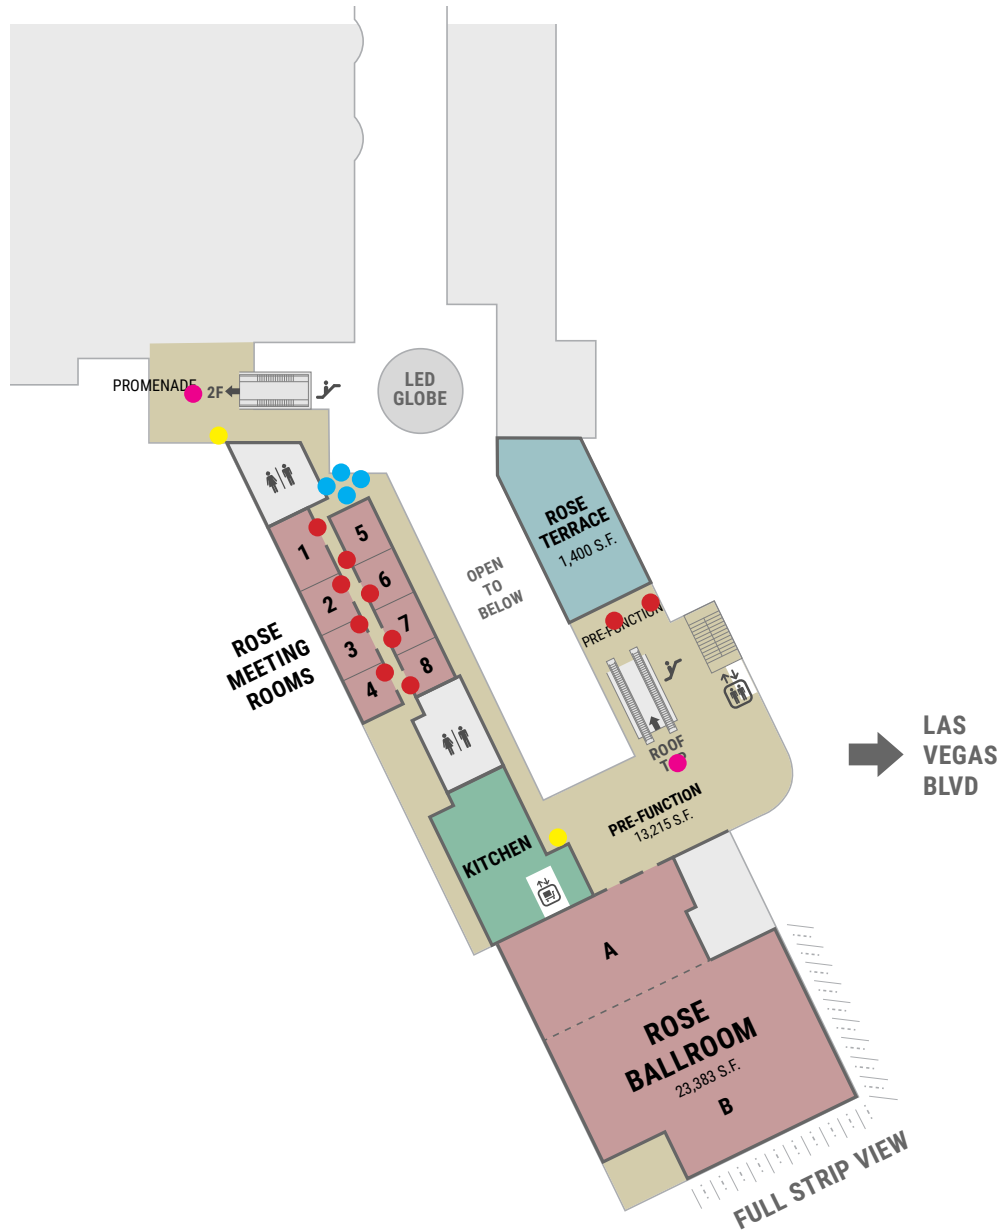

DIGITAL SIGNAGE LOCATIONS LEVEL 3

LEGEND/KEY

- 32" Video Signage Monitor Room Sign (10)
- Corner/Column Wrap LED Display (11)
- Freestanding Digital Directory (2)
- LCD Panel Video Wall (2)

 Meeting Space	 Pantry/Kitchen	 Sales/Business
 Exterior	 Pre-Function	 Special Meeting Space
 Casino	 Retail	Freight Elevators
 Dining	S.F. Square Footage	Elevators
		Restrooms
		Escalators